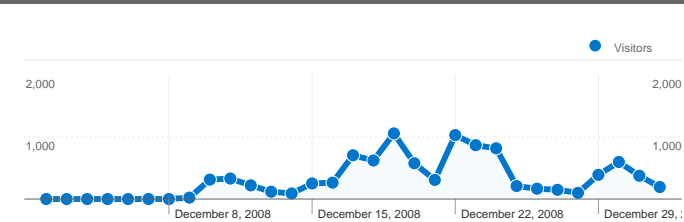

**Site Usage**

**10,815 Visits**

**62.04% Bounce Rate**

**20,360 Pageviews**

**00:01:59 Avg. Time on Site**

**1.88 Pages/Visit**

**45.40% % New Visits**

**Visitors Overview**

## Traffic Sources Overview

**5,550 people visited this site**

 **10,815 Visits**

 **5,550 Absolute Unique Visitors**

 **20,360 Pageviews**

 **1.88 Average Pageviews**

 **00:01:59 Time on Site**

 **62.04% Bounce Rate**

All traffic sources sent a total of 10,815 visits

-  10.16% Direct Traffic
-  77.54% Referring Sites
-  12.30% Search Engines

## All traffic sources sent a total of 10,815 visits

-  10.16% Direct Traffic
-  77.54% Referring Sites
-  12.30% Search Engines