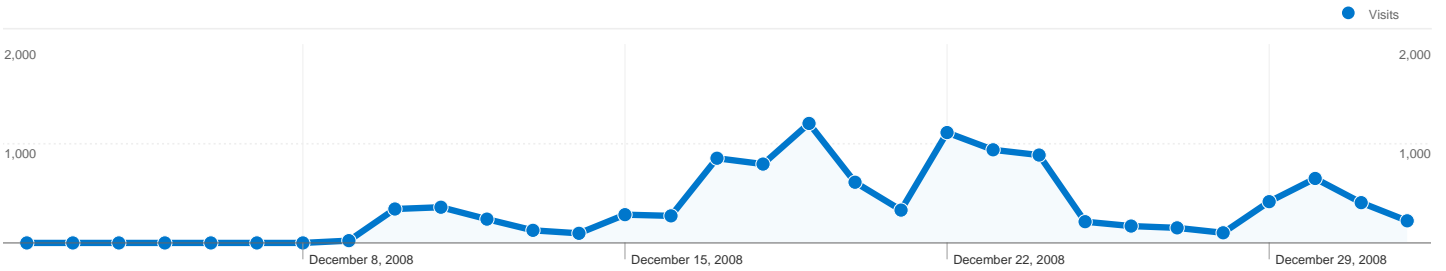

**Site Usage**

**10,815 Visits**

**62.04% Bounce Rate**

**20,360 Pageviews**

**00:01:59 Avg. Time on Site**

**1.88 Pages/Visit**

**45.40% % New Visits**

**Visitors Overview**

## Traffic Sources Overview

**5,550 people visited this site**

 **10,815 Visits**

 **5,550 Absolute Unique Visitors**

 **20,360 Pageviews**

 **1.88 Average Pageviews**

 **00:01:59 Time on Site**

 **62.04% Bounce Rate**

All traffic sources sent a total of 10,815 visits

-  10.16% Direct Traffic
-  77.54% Referring Sites
-  12.30% Search Engines

## All traffic sources sent a total of 10,815 visits

-  10.16% Direct Traffic
-  77.54% Referring Sites
-  12.30% Search Engines