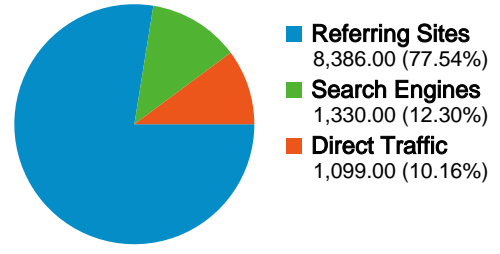

All traffic sources sent a total of 10,815 visits

-  10.16% Direct Traffic
-  77.54% Referring Sites
-  12.30% Search Engines

**10,815 visits came from 95 countries/territories**

Site Usage						
Visits	Pages/Visit	Avg. Time on Site	% New Visits	Bounce Rate		
<b>10,815</b> % of Site Total: 100.00%	<b>1.88</b> Site Avg: 1.88 (0.00%)	<b>00:01:59</b> Site Avg: 00:01:59 (0.00%)	<b>45.43%</b> Site Avg: 45.40% (0.06%)	<b>62.04%</b> Site Avg: 62.04% (0.00%)		
Country/Territory	Visits	Pages/Visit	Avg. Time on Site	% New Visits	Bounce Rate	
Australia	<b>9,715</b>	1.92	00:02:05	41.69%	60.71%	
United States	<b>280</b>	1.46	00:00:56	81.79%	77.50%	
United Kingdom	<b>212</b>	1.64	00:01:38	77.83%	66.98%	
New Zealand	<b>72</b>	2.01	00:01:37	50.00%	58.33%	
Canada	<b>68</b>	1.35	00:00:35	88.24%	79.41%	
South Africa	<b>43</b>	1.21	00:00:20	93.02%	83.72%	
Philippines	<b>26</b>	1.08	00:00:06	100.00%	92.31%	
Singapore	<b>25</b>	1.40	00:00:23	64.00%	80.00%	
Japan	<b>22</b>	1.64	00:01:31	54.55%	72.73%	
Hong Kong	<b>20</b>	1.55	00:00:44	60.00%	70.00%	

**Pages on this site were viewed a total of 20,360 times**

 **20,360 Pageviews**

 **16,510 Unique Views**

 **62.04% Bounce Rate**

**Top Content**

Pages	Pageviews	% Pageviews
/contentmakers/	2,686	13.19%
/contentmakers/2008/12/19/eddie-mcguire-loses-cool/	1,473	7.23%
/contentmakers/2008/12/19/stop-press-gerard-henderson-has-	1,292	6.35%
/contentmakers/2008/12/23/journalists-please-follow-up/	1,168	5.74%
/contentmakers/2008/12/24/this-is-worth-checking-out/	652	3.20%

## All traffic sources sent a total of 10,815 visits

-  10.16% Direct Traffic
-  77.54% Referring Sites
-  12.30% Search Engines