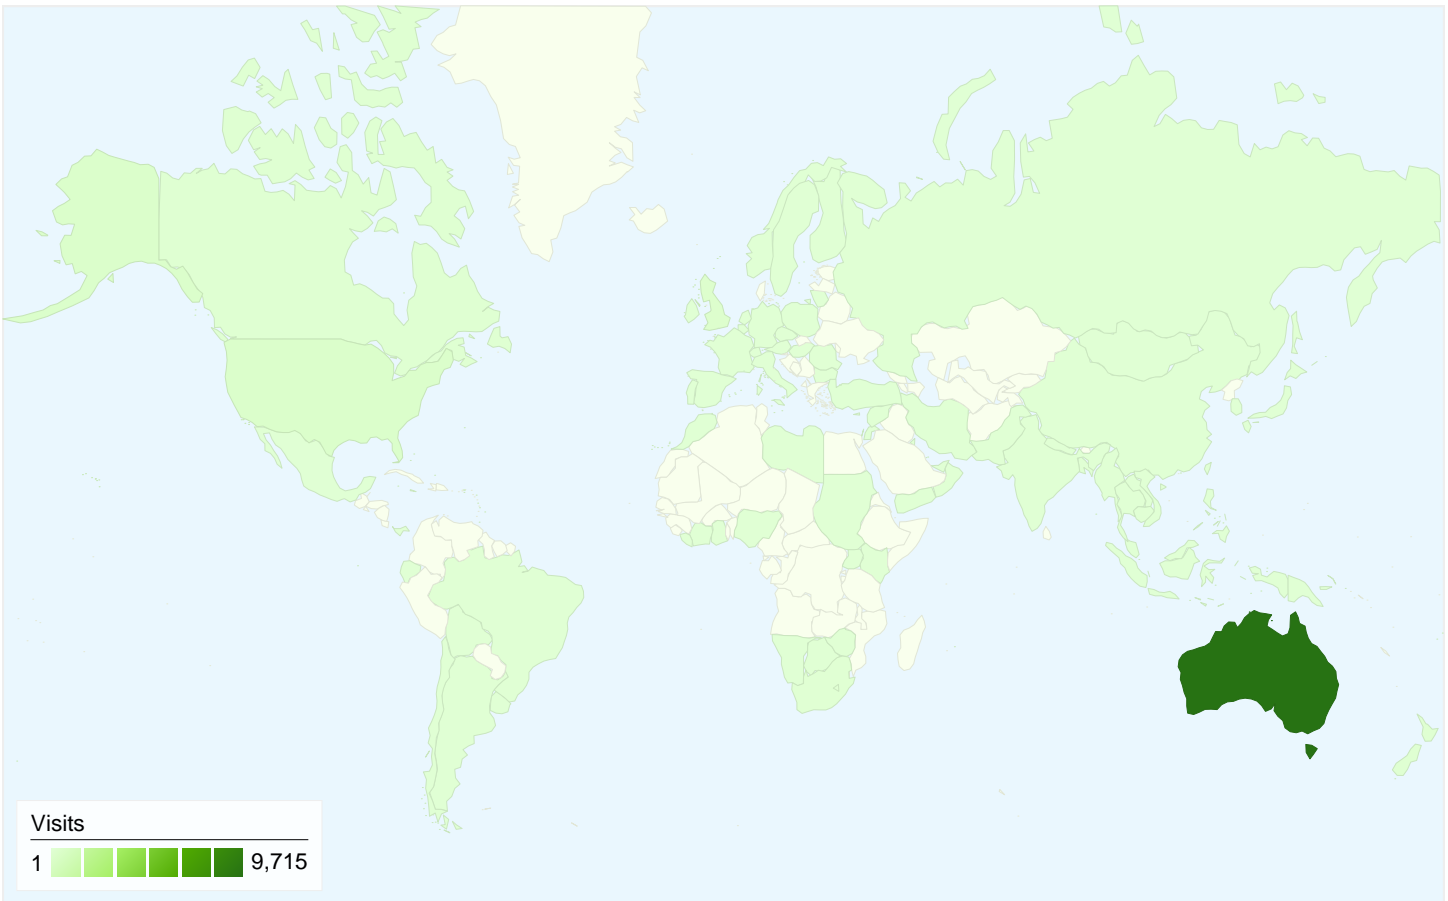

10,815 visits came from 95 countries/territories

Site Usage						
Visits	Pages/Visit	Avg. Time on Site	% New Visits	Bounce Rate		
10,815 % of Site Total: 100.00%	1.88 Site Avg: 1.88 (0.00%)	00:01:59 Site Avg: 00:01:59 (0.00%)	45.43% Site Avg: 45.40% (0.06%)	62.04% Site Avg: 62.04% (0.00%)		
Country/Territory	Visits	Pages/Visit	Avg. Time on Site	% New Visits	Bounce Rate	
Australia	9,715	1.92	00:02:05	41.69%	60.71%	
United States	280	1.46	00:00:56	81.79%	77.50%	
United Kingdom	212	1.64	00:01:38	77.83%	66.98%	
New Zealand	72	2.01	00:01:37	50.00%	58.33%	
Canada	68	1.35	00:00:35	88.24%	79.41%	
South Africa	43	1.21	00:00:20	93.02%	83.72%	
Philippines	26	1.08	00:00:06	100.00%	92.31%	
Singapore	25	1.40	00:00:23	64.00%	80.00%	
Japan	22	1.64	00:01:31	54.55%	72.73%	
Hong Kong	20	1.55	00:00:44	60.00%	70.00%