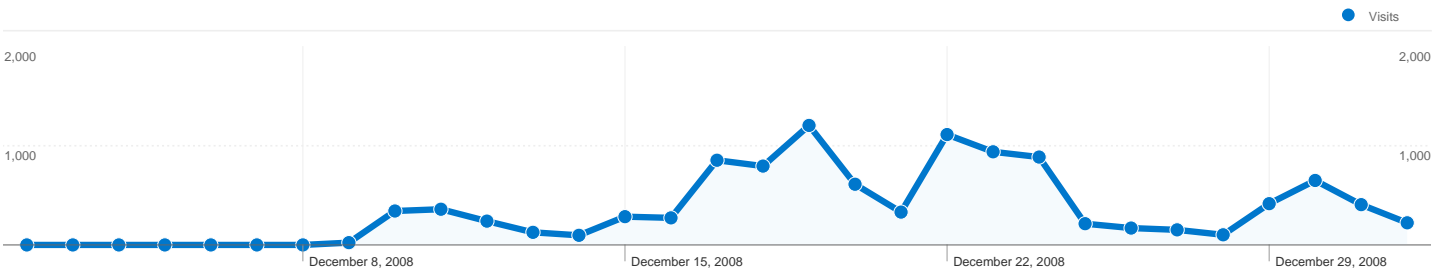

## Traffic Sources Overview

**5,550 people visited this site**

 **10,815 Visits**

 **5,550 Absolute Unique Visitors**

 **20,360 Pageviews**

 **1.88 Average Pageviews**

 **00:01:59 Time on Site**

 **62.04% Bounce Rate**

**10,815 visits came from 95 countries/territories**

Site Usage						
Visits	Pages/Visit	Avg. Time on Site	% New Visits	Bounce Rate		
<b>10,815</b> % of Site Total: 100.00%	<b>1.88</b> Site Avg: 1.88 (0.00%)	<b>00:01:59</b> Site Avg: 00:01:59 (0.00%)	<b>45.43%</b> Site Avg: 45.40% (0.06%)	<b>62.04%</b> Site Avg: 62.04% (0.00%)		
Country/Territory	Visits	Pages/Visit	Avg. Time on Site	% New Visits	Bounce Rate	
Australia	<b>9,715</b>	1.92	00:02:05	41.69%	60.71%	
United States	<b>280</b>	1.46	00:00:56	81.79%	77.50%	
United Kingdom	<b>212</b>	1.64	00:01:38	77.83%	66.98%	
New Zealand	<b>72</b>	2.01	00:01:37	50.00%	58.33%	
Canada	<b>68</b>	1.35	00:00:35	88.24%	79.41%	
South Africa	<b>43</b>	1.21	00:00:20	93.02%	83.72%	
Philippines	<b>26</b>	1.08	00:00:06	100.00%	92.31%	
Singapore	<b>25</b>	1.40	00:00:23	64.00%	80.00%	
Japan	<b>22</b>	1.64	00:01:31	54.55%	72.73%	
Hong Kong	<b>20</b>	1.55	00:00:44	60.00%	70.00%	

**Pages on this site were viewed a total of 20,360 times**

 **20,360 Pageviews**

 **16,510 Unique Views**

 **62.04% Bounce Rate**

**Top Content**

Pages	Pageviews	% Pageviews
/contentmakers/	2,686	13.19%
/contentmakers/2008/12/19/eddie-mcguire-loses-cool/	1,473	7.23%
/contentmakers/2008/12/19/stop-press-gerard-henderson-has-	1,292	6.35%
/contentmakers/2008/12/23/journalists-please-follow-up/	1,168	5.74%
/contentmakers/2008/12/24/this-is-worth-checking-out/	652	3.20%

## All traffic sources sent a total of 10,815 visits

-  10.16% Direct Traffic
-  77.54% Referring Sites
-  12.30% Search Engines