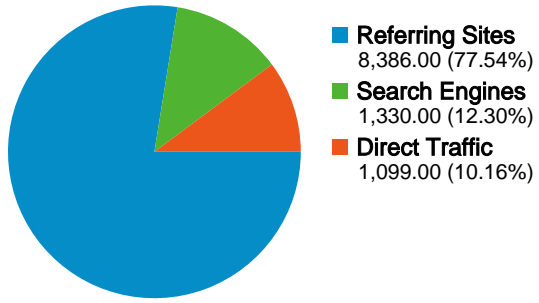

**Site Usage**

**10,815 Visits**

**62.04% Bounce Rate**

**20,360 Pageviews**

**00:01:59 Avg. Time on Site**

**1.88 Pages/Visit**

**45.40% % New Visits**

**Visitors Overview**

**Visitors**  
**5,550**

**Map Overlay world**

**Traffic Sources Overview**

- **Referring Sites**  
8,386.00 (77.54%)
- **Search Engines**  
1,330.00 (12.30%)
- **Direct Traffic**  
1,099.00 (10.16%)

**Content Overview**

## Traffic Sources Overview

**5,550 people visited this site**

 **10,815 Visits**

 **5,550 Absolute Unique Visitors**

 **20,360 Pageviews**

 **1.88 Average Pageviews**

 **00:01:59 Time on Site**

 **62.04% Bounce Rate**

## All traffic sources sent a total of 10,815 visits

-  10.16% Direct Traffic
-  77.54% Referring Sites
-  12.30% Search Engines