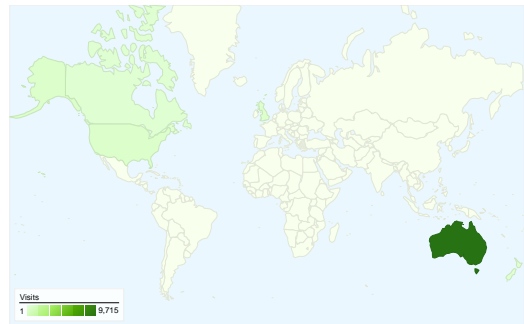

**Visitors**  
**5,550**

**Map Overlay world**

**Traffic Sources Overview**

- **Referring Sites**  
8,386.00 (77.54%)
- **Search Engines**  
1,330.00 (12.30%)
- **Direct Traffic**  
1,099.00 (10.16%)

**Content Overview**

## Traffic Sources Overview

**5,550 people visited this site**

 **10,815 Visits**

 **5,550 Absolute Unique Visitors**

 **20,360 Pageviews**

 **1.88 Average Pageviews**

 **00:01:59 Time on Site**

 **62.04% Bounce Rate**

All traffic sources sent a total of 10,815 visits

-  10.16% Direct Traffic
-  77.54% Referring Sites
-  12.30% Search Engines

## All traffic sources sent a total of 10,815 visits

-  10.16% Direct Traffic
-  77.54% Referring Sites
-  12.30% Search Engines