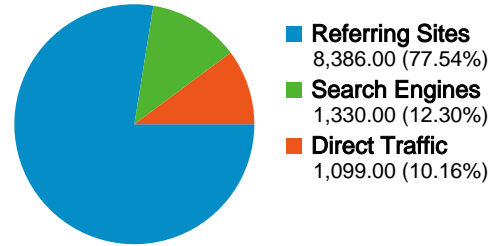

## Traffic Sources Overview

**5,550 people visited this site**

 **10,815 Visits**

 **5,550 Absolute Unique Visitors**

 **20,360 Pageviews**

 **1.88 Average Pageviews**

 **00:01:59 Time on Site**

 **62.04% Bounce Rate**

 **45.40% New Visits**

**Technical Profile**

Browser	Visits	% visits	Connection Speed	Visits	% visits
Internet Explorer	5,792	53.56%	Unknown	6,972	64.47%
Firefox	3,617	33.44%	T1	1,633	15.10%
Safari	884	8.17%	DSL	1,317	12.18%
Chrome	332	3.07%	Cable	495	4.58%
Opera	93	0.86%	Dialup	354	3.27%

All traffic sources sent a total of 10,815 visits

-  10.16% Direct Traffic
-  77.54% Referring Sites
-  12.30% Search Engines

## All traffic sources sent a total of 10,815 visits

-  10.16% Direct Traffic
-  77.54% Referring Sites
-  12.30% Search Engines