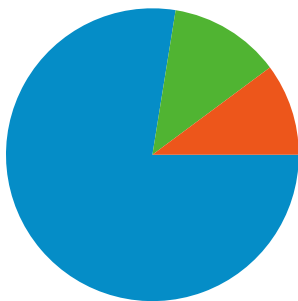

**Site Usage**

**10,815 Visits**

**62.04% Bounce Rate**

**20,360 Pageviews**

**00:01:59 Avg. Time on Site**

**1.88 Pages/Visit**

**45.40% % New Visits**

**Visitors Overview**

**Visitors**  
**5,550**

**Map Overlay world**

**Traffic Sources Overview**

- **Referring Sites**  
8,386.00 (77.54%)
- **Search Engines**  
1,330.00 (12.30%)
- **Direct Traffic**  
1,099.00 (10.16%)

**Content Overview**

All traffic sources sent a total of 10,815 visits

-  10.16% Direct Traffic
-  77.54% Referring Sites
-  12.30% Search Engines

## All traffic sources sent a total of 10,815 visits

-  10.16% Direct Traffic
-  77.54% Referring Sites
-  12.30% Search Engines